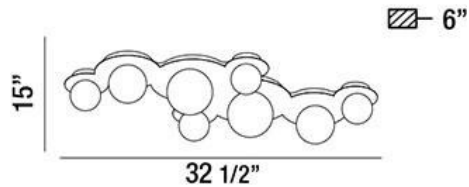

TECHNICAL DETAILS

Adjustable Lamp Head	:	No
Approval	:	

PROJECT INFORMATION

Job Name: Date: Category:

Comments: