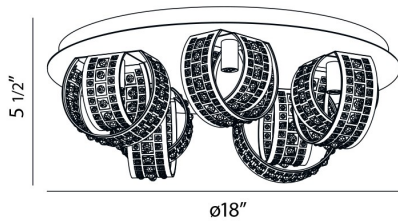

TECHNICAL DETAILS

Adjustable Lamp Head	:	No
Location	:	DRY
Approval	:	

PROJECT INFORMATION

Job Name: Date: Category:

Comments: