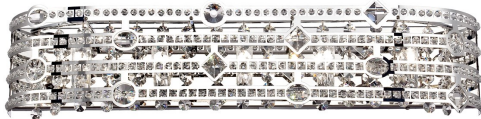

MICA, 28" VANITY LIGHT

PRODUCT DETAILS

No.	:	26317-014
Product Color	:	CHROME
Product Material	:	METAL
Shade / Accent Colour	:	CLEAR
Shade / Accent Material	:	CRYSTAL
Width	:	28"
Height	:	6"
Ext	:	4.5"
Weight	:	6.3lbs

LIGHT SOURCE DETAILS

Number of Bulbs	:	5
Light Source	:	Halogen
Light Source Type	:	G9
Input Voltage	:	120V
Bulb Voltage	:	120V
Socket Type	:	G9
Wattage	:	60W
Total Wattage	:	300W
Bulb Included	:	Yes
Dimmable	:	Yes

OPTIONS AVAILABLE

ITEM NO.	FINISH	SHADE
26317-014	CHROME	CLEAR

TECHNICAL DETAILS

Light Direction	:	Up and Down
Adjustable Lamp Head	:	No
Location	:	DAMP
Approval	:	 Intertek

PROJECT INFORMATION

Job Name: Date: Category: