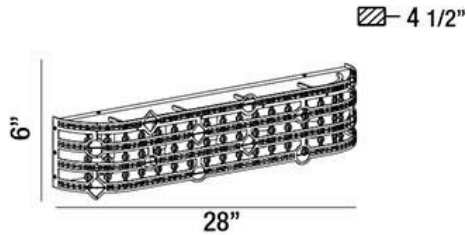

MICA, 28" VANITY LIGHT

PRODUCT DETAILS

No.	:	26317-014
Product Color	:	CHROME
Product Material	:	METAL
Shade / Accent Colour	:	CLEAR
Shade / Accent Material	:	CRYSTAL
Width	:	28"
Height	:	6"
Ext	:	4.5"
Weight	:	6.3LBS

LIGHT SOURCE DETAILS

Number of Bulbs	:	5
Light Source	:	HALOGEN
Light Source Type	:	G9
Input Voltage	:	120V
Bulb Voltage	:	120V
Socket Type	:	G9
Wattage	:	60W
Total Wattage	:	300W
Bulb Included	:	YES
Dimmable	:	YES

OPTIONS AVAILABLE

ITEM NO.	FINISH	SHADE
26317-014	CHROME	CLEAR

TECHNICAL DETAILS

Light Direction	:	UP AND DOWN
Adjustable Lamp Head	:	NO
IP Rating	:	DAMP
Location	:	DAMP
Approval	:	

PROJECT INFORMATION

Job Name: Date: Type: