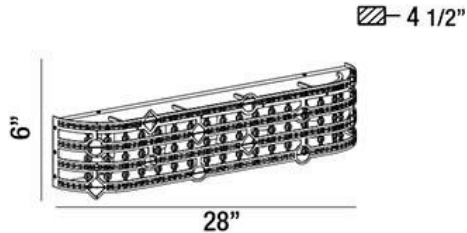

MICA, 28" VANITY LIGHT

PRODUCT DETAILS

No.	:	26317-014
Product Color	:	CHROME
Product Material	:	METAL
Shade / Accent Colour	:	CLEAR
Shade / Accent Material	:	CRYSTAL
Width	:	28"
Height	:	6"
Ext	:	4.5"
Weight	:	6.3lbs

OPTIONS AVAILABLE

ITEM NO.	FINISH	SHADE
26317-014	CHROME	CLEAR

TECHNICAL DETAILS

Light Direction	:	Up and Down
Adjustable Lamp Head	:	No
Location	:	DAMP
Approval	:	 Intertek

PROJECT INFORMATION

Job Name: Date: Category: