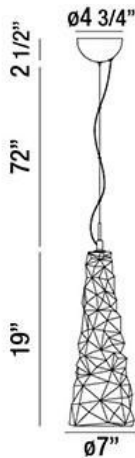

LAZER, 7" ROUND PENDANT

PRODUCT DETAILS

No.	:	26248-028
Product Color	:	CHROME
Product Material	:	METAL
Shade / Accent Colour	:	GLASS
Shade / Accent Material	:	GLASS
Diameter	:	7"
Height	:	19"
Overall Height	:	93.5"
Weight	:	4.4LBS

LIGHT SOURCE DETAILS

Number of Bulbs	:	1
Light Source	:	BULB
Light Source Type	:	A19
Input Voltage	:	120V
Bulb Voltage	:	120V
Socket Type	:	E26
Wattage	:	1 X 100W
Total Wattage	:	100W
Bulb Included	:	NO
Dimmable	:	YES

OPTIONS AVAILABLE

ITEM NO. 26248-028	FINISH CHROME	SHADE OPAL WHITE
------------------------------	-------------------------	----------------------------

TECHNICAL DETAILS

Light Direction	:	DOWN
Hanging Support Type	:	AIRCRAFT CABLE
Hanging Support Length	:	72"
Canopy / Backplate Height	:	2.5"
Canopy / Backplate Dia.	:	4.75"
Adjustable Lamp Head	:	NO
IP Rating	:	DRY
Approval	:	