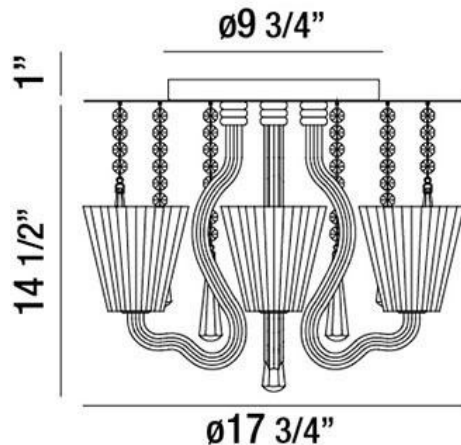

CORATO, 18" CEILING MOUNT

PRODUCT DETAILS

No.	:	26243-016
Product Color	:	CHROME
Product Material	:	METAL
Shade / Accent Colour	:	GLASS
Shade / Accent Material	:	BLOWN GLASS
Diameter	:	17.75"
Height	:	14.5"
Weight	:	14.5LBS

LIGHT SOURCE DETAILS

Number of Bulbs	:	4
Light Source	:	BULB
Light Source Type	:	G9
Input Voltage	:	120V
Bulb Voltage	:	120V
Socket Type	:	G9
Wattage	:	4 X 40W
Total Wattage	:	160W
Bulb Included	:	YES
Dimmable	:	YES

OPTIONS AVAILABLE

ITEM NO.	FINISH	SHADE
26243-016	CHROME	CLEAR

TECHNICAL DETAILS

Light Direction	:	UP
Canopy / Backplate Height	:	1"
Canopy / Backplate Dia.	:	9.75"
Adjustable Lamp Head	:	NO
IP Rating	:	DRY
Location	:	DRY
Approval	:	