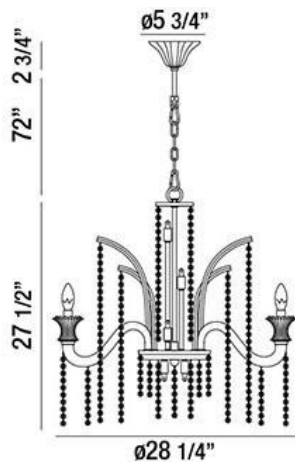

## NAVA, 28" ROUND CHANDELIER

### PRODUCT DETAILS

No.	:	26241-012
Product Color	:	CHROME
Product Material	:	METAL
Shade / Accent Colour	:	ICE BLUE
Shade / Accent Material	:	BLOWN GLASS
Diameter	:	28.25"
Height	:	27.5"
Overall Height	:	102.25"
Weight	:	18.7lbs

### LIGHT SOURCE DETAILS

Number of Bulbs	:	5 / 6
Light Source	:	Halogen / Halogen
Light Source Type	:	G9 / B10
Input Voltage	:	120 / 120V
Bulb Voltage	:	120 / 120V
Socket Type	:	G9 / E12
Wattage	:	40 / 60W
Total Wattage	:	200 / 360W
Bulb Included	:	No / No
Dimmable	:	Yes / Yes

### TECHNICAL DETAILS

Light Direction	:	Up
Hanging Support Type	:	CHAIN
Hanging Support Length	:	72"
Canopy / Backplate Height	:	2.75"
Canopy / Backplate Dia.	:	5.75"
Adjustable Lamp Head	:	No
Approval	:	