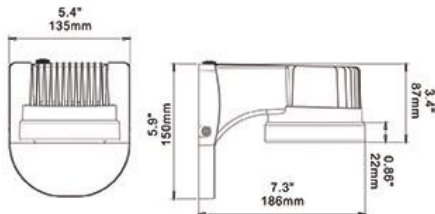

### PRODUCT DETAILS

No.	:	26079-011
Product Color	:	ARCHITECTUAL BRONZE
Shade / Accent Colour	:	METAL
Height	:	5.875"
Ext	:	7.3125"
Weight	:	3LBS

### TECHNICAL DETAILS

Light Direction	:	DOWN
Canopy / Backplate Length	:	5.4"
Canopy / Backplate Height	:	7.3"
Canopy / Backplate Width	:	5.9"
Adjustable Lamp Head	:	NO
IP Rating	:	65
Location	:	WET
Approval	:	
Title 24	:	YES
Beam Angle	:	120