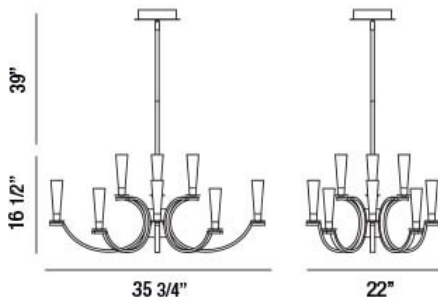

CROMO, 36" OVAL CHANDELIER

PRODUCT DETAILS

No.	:	25636-017
Product Color	:	POLISHED CHROME
Product Material	:	METAL
Shade / Accent Colour	:	CLEAR
Shade / Accent Material	:	GLASS
Length	:	35.75"
Width	:	22"
Height	:	16.5"
Overall Height	:	55.5"
Weight	:	24.9lbs

LIGHT SOURCE DETAILS

Number of Bulbs	:	12
Light Source	:	Halogen
Light Source Type	:	BI-PIN
Input Voltage	:	120V
Bulb Voltage	:	12V
Socket Type	:	G4
Wattage	:	20W
Total Wattage	:	240W
Bulb Included	:	Yes
Dimmable	:	Yes

OPTIONS AVAILABLE

ITEM NO.	FINISH	SHADE
25636-017	POLISHED CHROME	CLEAR

TECHNICAL DETAILS

Light Direction	:	Up
Hanging Support Type	:	ROD
Hanging Support Length	:	39"
Rods Included	:	3"+6"+12"+18"
Canopy / Backplate Height	:	1.5"
Canopy / Backplate Dia.	:	6.25"
Adjustable Lamp Head	:	No
Approval	:	