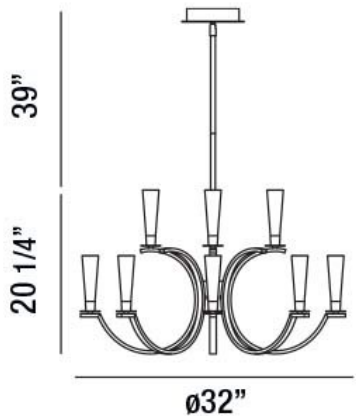

CROMO, 32" ROUND CHANDELIER

PRODUCT DETAILS

No.	:	25635-010
Product Color	:	POLISHED CHROME
Product Material	:	METAL
Shade / Accent Colour	:	CLEAR
Shade / Accent Material	:	GLASS
Diameter	:	32"
Height	:	20.25"
Overall Height	:	59.25"
Weight	:	26.1lbs

LIGHT SOURCE DETAILS

Number of Bulbs	:	12
Light Source	:	Halogen
Light Source Type	:	BI-PIN
Input Voltage	:	120V
Bulb Voltage	:	12V
Socket Type	:	G4
Wattage	:	20W
Total Wattage	:	240W
Bulb Included	:	Yes
Dimmable	:	Yes

OPTIONS AVAILABLE

ITEM NO.	FINISH	SHADE
25635-010	POLISHED CHROME	CLEAR

TECHNICAL DETAILS

Light Direction	:	Up
Hanging Support Type	:	ROD
Hanging Support Length	:	39"
Rods Included	:	3"+6"+12"+18"
Canopy / Backplate Height	:	1.5"
Canopy / Backplate Dia.	:	6.25"
Adjustable Lamp Head	:	No
Approval	:	