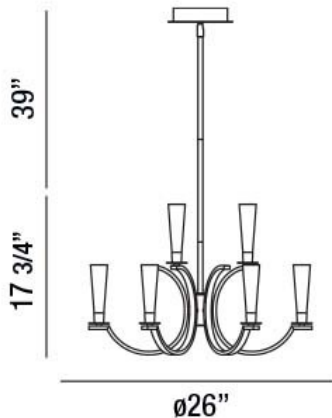

CROMO, 26" ROUND CHANDELIER

PRODUCT DETAILS

No.	:	25634-013
Product Color	:	POLISHED CHROME
Product Material	:	METAL
Shade / Accent Colour	:	GLASS
Shade / Accent Material	:	GLASS
Diameter	:	26"
Height	:	17.75"
Overall Height	:	56.75"
Weight	:	11LBS

LIGHT SOURCE DETAILS

Number of Bulbs	:	9
Light Source	:	BULB
Light Source Type	:	BI-PIN
Input Voltage	:	120V
Bulb Voltage	:	12V
Socket Type	:	G4
Wattage	:	9 X 20W
Total Wattage	:	180W
Bulb Included	:	YES
Dimmable	:	YES

OPTIONS AVAILABLE

ITEM NO.	FINISH	SHADE
25634-013	POLISHED CHROME	CLEAR

TECHNICAL DETAILS

Light Direction	:	UP
Hanging Support Type	:	ROD
Hanging Support Length	:	39"
Rods Included	:	3"+6"+12"+18"
Canopy / Backplate Height	:	1.5"
Canopy / Backplate Dia.	:	6.25"
Adjustable Lamp Head	:	NO
IP Rating	:	DRY
Approval	:	