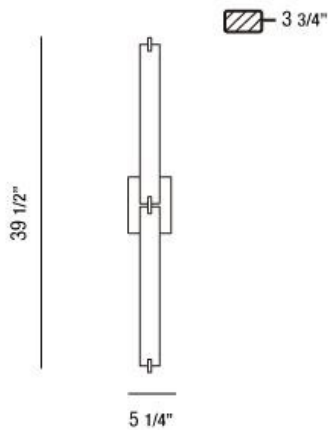

### PRODUCT DETAILS

No.	:	23273-030
Product Color	:	OIL RUBBED BRONZE
Shade / Accent Colour	:	OPAL WHITE GLASS
Width	:	39.5"
Height	:	5.25"
Ext	:	3.75"
Weight	:	4.4lbs

### TECHNICAL DETAILS

Light Direction	:	Down
Canopy / Backplate Length	:	6.125"
Canopy / Backplate Height	:	0.813"
Canopy / Backplate Width	:	4.5"
Adjustable Lamp Head	:	No
Mounting	:	Up or Down
Approval	:	