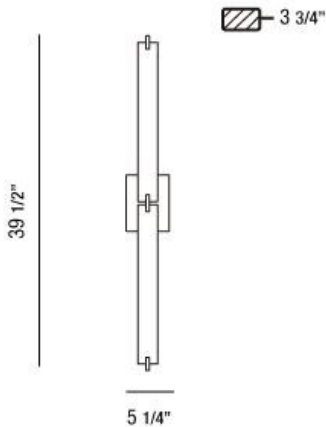

### PRODUCT DETAILS

No.	:	23273-023
Product Color	:	BRUSHED NICKEL
Product Material	:	METAL
Shade / Accent Colour	:	FROSTED
Shade / Accent Material	:	GLASS
Width	:	39.5"
Height	:	5.25"
Ext	:	3.75"
Weight	:	4.4lbs

### TECHNICAL DETAILS

Light Direction	:	Down
Canopy / Backplate Length	:	6.125"
Canopy / Backplate Height	:	0.813"
Canopy / Backplate Width	:	4.5"
Adjustable Lamp Head	:	No
Mounting	:	Up or Down
Approval	:	