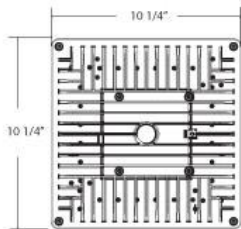

23251, LED FLUSHMOUNT

PRODUCT DETAILS

No.	:	23251-014
Product Color	:	ARCHITECTURAL BRONZE
Shade / Accent Colour	:	BRONZE
Length	:	10.25"
Width	:	10.25"
Height	:	4.13"
Ext	:	4.13"
Weight	:	7LBS

LIGHT SOURCE DETAILS

OPTIONS AVAILABLE

ITEM NO.	FINISH	SHADE
23251-014	ARCHITECTURAL BRONZE	CLEAR

TECHNICAL DETAILS

Light Direction	:	DOWN
Canopy / Backplate Length	:	5.25"
Canopy / Backplate Width	:	5"
Adjustable Lamp Head	:	NO
Location	:	WET
Approval	:	
Title 24	:	YES