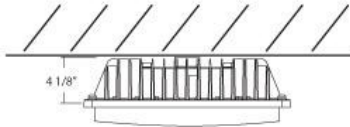

23251, LED FLUSHMOUNT

PRODUCT DETAILS

No.	:	23251-014
Product Color	:	ARCHITECTURAL BRONZE
Shade / Accent Colour	:	BRONZE
Length	:	10.25"
Width	:	10.25"
Height	:	4.13"
Ext	:	4.13"
Weight	:	7LBS

LIGHT SOURCE DETAILS

OPTIONS AVAILABLE

ITEM NO.	FINISH	SHADE
23251-014	ARCHITECTURAL BRONZE	CLEAR

TECHNICAL DETAILS

Light Direction	:	DOWN
Canopy / Backplate Length	:	5.25"
Canopy / Backplate Width	:	5"
Adjustable Lamp Head	:	NO
Location	:	WET
Approval	:	
Title 24	:	YES