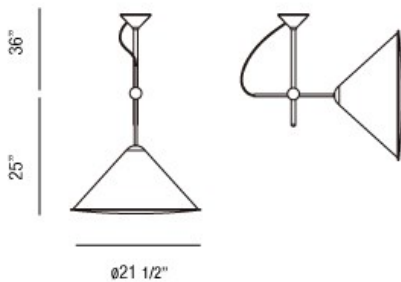

MANERA, 22" ROUND PENDANT

PRODUCT DETAILS

No.	:	22975-010
Product Color	:	ALUMINUM
Product Material	:	METAL
Shade / Accent Colour	:	ALUMINUM
Shade / Accent Material	:	METAL
Diameter	:	21.5"
Height	:	25"
Overall Height	:	62"
Weight	:	6.8LBS
Shade Height	:	25"
Shade Diameter	:	21.5"

LIGHT SOURCE DETAILS

Number of Bulbs	:	1
Light Source	:	BULB
Light Source Type	:	A19
Input Voltage	:	120V
Bulb Voltage	:	120V
Socket Type	:	E26
Wattage	:	1 X 60W
Total Wattage	:	60W
Bulb Included	:	NO
Dimmable	:	YES

OPTIONS AVAILABLE

ITEM NO.	FINISH	SHADE
22975-010	ALUMINUM	ALUMINUM

TECHNICAL DETAILS

Hanging Support Type	:	ROD
Hanging Support Length	:	36"
Rods Included	:	6"+12"+18"
Canopy / Backplate Height	:	1.5"
Canopy / Backplate Dia.	:	7"
Adjustable Lamp Head	:	YES
IP Rating	:	DRY
Approval	:	