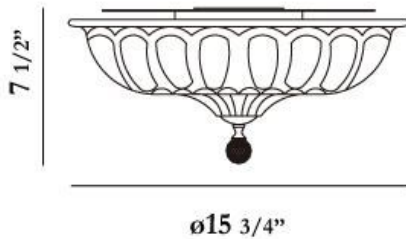

### PRODUCT DETAILS

No.	:	22943-019
Product Color	:	CHROME
Product Material	:	METAL
Shade / Accent Colour	:	CLEAR
Shade / Accent Material	:	CASTED CRYSTAL GLASS
Diameter	:	15.75"
Height	:	7.5"
Weight	:	8.9lbs
Shade Diameter	:	14"

### LIGHT SOURCE DETAILS

Number of Bulbs	:	3
Light Source	:	Incandescent
Light Source Type	:	B10
Input Voltage	:	120V
Bulb Voltage	:	120V
Socket Type	:	E12
Wattage	:	60W
Total Wattage	:	180W
Bulb Included	:	No
Dimmable	:	Yes

### TECHNICAL DETAILS

Canopy / Backplate Height	:	1"
Canopy / Backplate Dia.	:	6"
Adjustable Lamp Head	:	No
Location	:	DRY
Approval	:	