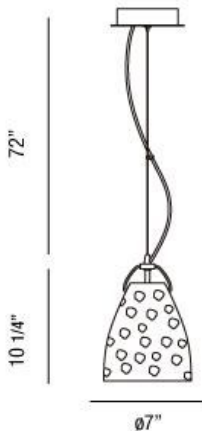

AMERO, 7" ROUND PENDANT

PRODUCT DETAILS

No.	:	22899-019
Product Color	:	CHROME
Product Material	:	METAL
Shade / Accent Colour	:	CLEAR
Shade / Accent Material	:	HAND-BLOWN GLASS
Diameter	:	7"
Height	:	10.25"
Overall Height	:	83.75"
Weight	:	6.6lbs

LIGHT SOURCE DETAILS

Number of Bulbs	:	1
Light Source	:	Incandescent
Light Source Type	:	A19
Input Voltage	:	120V
Bulb Voltage	:	120V
Socket Type	:	E26
Wattage	:	60W
Total Wattage	:	60W
Bulb Included	:	No
Dimmable	:	Yes

OPTIONS AVAILABLE

ITEM NO.	FINISH	SHADE
22899-019	CHROME	CLEAR
22899-033	CHROME	AMBER

TECHNICAL DETAILS

Light Direction	:	Down
Hanging Support Type	:	AIRCRAFT CABLE
Hanging Support Length	:	72"
Canopy / Backplate Height	:	1"
Canopy / Backplate Dia.	:	4.75"
Adjustable Lamp Head	:	No
Approval	:	