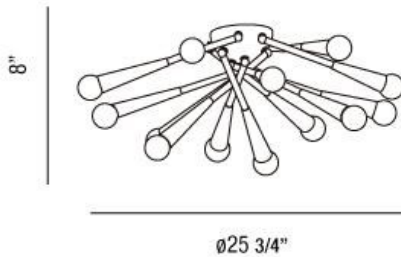

ZAZU, 26" CEILING MOUNT

OPTIONS AVAILABLE

ITEM NO.	FINISH	SHADE
22802-019	CHROME	BLACK/CHROME
22802-026	CHROME	WHITE/CHROME

PRODUCT DETAILS

No.	:	22802-019
Product Color	:	CHROME
Product Material	:	METAL
Shade / Accent Colour	:	BLACK/CHROME
Shade / Accent Material	:	METAL
Diameter	:	25.75"
Height	:	8"
Weight	:	7.9lbs

TECHNICAL DETAILS

Adjustable Lamp Head	:	No
Location	:	DRY
Approval	:	

PROJECT INFORMATION

Job Name: Date: Category:

Comments: