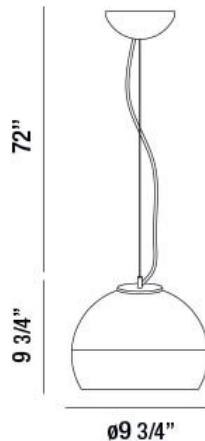

CHROMOS, 10IN MINI PENDANT

PRODUCT DETAILS

No.	:	20453-015
Product Color	:	CHROME
Product Material	:	METAL/GLASS
Shade / Accent Colour	:	CLEAR
Shade / Accent Material	:	GLASS
Diameter	:	9.75"
Height	:	9.75"
Overall Height	:	83.75"
Weight	:	2.2LBS

LIGHT SOURCE DETAILS

Number of Bulbs	:	1
Light Source Type	:	A19
Input Voltage	:	120V
Bulb Voltage	:	120V
Socket Type	:	E26
Wattage	:	1 X 60W
Total Wattage	:	60W
Bulb Included	:	NO
Dimmable	:	YES

OPTIONS AVAILABLE

ITEM NO. 20453-015	FINISH CHROME	SHADE CHROME/CLEAR
------------------------------	-------------------------	------------------------------

TECHNICAL DETAILS

Light Direction	:	DOWN
Hanging Support Type	:	AIRCRAFT CABLE
Canopy / Backplate Height	:	2"
Canopy / Backplate Dia.	:	4.75"
Adjustable Lamp Head	:	NO
IP Rating	:	IP22
Approval	:	
Beam Angle	:	360