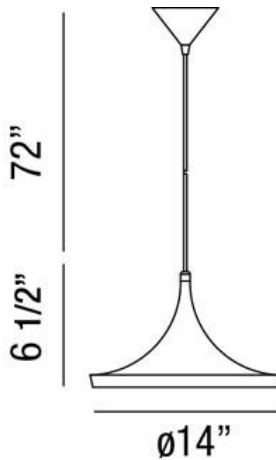

RAMOS, 14IN PENDANT

OPTIONS AVAILABLE

ITEM NO.	FINISH	SHADE
20439-019	MATTE BLACK	BLACK/BRASS
20439-040	BRUSHED NICKEL	BRUSHED NICKEL

PRODUCT DETAILS

No.	: 20439-019
Product Color	: MATTE BLACK
Product Material	: ALUMINUM
Shade / Accent Colour	: GOLD
Shade / Accent Material	: ALUMINUM
Diameter	: 14"
Height	: 6.5"
Overall Height	: 81.5"
Weight	: 1.7LBS

LIGHT SOURCE DETAILS

Number of Bulbs	: 1
Light Source Type	: A19
Input Voltage	: 120V
Bulb Voltage	: 120V
Socket Type	: E26
Wattage	: 1 X 60W
Total Wattage	: 60W
Bulb Included	: NO
Dimmable	: YES

TECHNICAL DETAILS

Light Direction	: DOWN
Hanging Support Type	: WIRE
Canopy / Backplate Height	: 3"
Canopy / Backplate Dia.	: 4.75"
Adjustable Lamp Head	: NO
IP Rating	: IP22
Approval	: 
Beam Angle	: 360

PROJECT INFORMATION