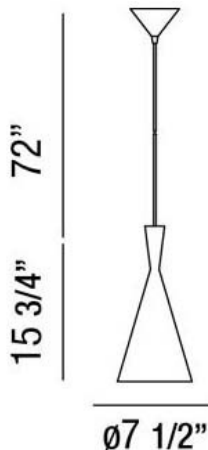

### PRODUCT DETAILS

No.	:	20437-046
Product Color	:	BRUSHED NICKEL
Product Material	:	ALUMINUM
Shade / Accent Colour	:	BRUSHED NICKEL
Shade / Accent Material	:	METAL
Diameter	:	7.5"
Height	:	15.75"
Overall Height	:	90.75"
Weight	:	1.4LBS

### TECHNICAL DETAILS

Light Direction	:	DOWN
Hanging Support Type	:	WIRE
Hanging Support Length	:	72"
Canopy / Backplate Height	:	3"
Canopy / Backplate Dia.	:	4.75"
Adjustable Lamp Head	:	NO
IP Rating	:	DRY
Approval	:	