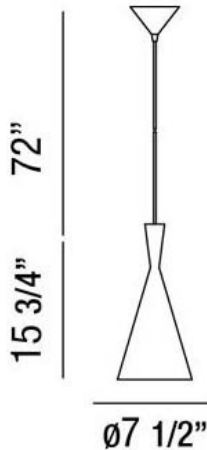

## BRONX, 16IN PENDANT

### PRODUCT DETAILS

No.	:	20437-015
Product Color	:	MATTE BLACK
Product Material	:	ALUMINUM
Shade / Accent Colour	:	GOLD
Shade / Accent Material	:	ALUMINUM
Diameter	:	7.5"
Height	:	15.75"
Overall Height	:	90.75"
Weight	:	1.4LBS

### TECHNICAL DETAILS

Light Direction	:	DOWN
Hanging Support Type	:	WIRE
Canopy / Backplate Height	:	3"
Canopy / Backplate Dia.	:	4.75"
Adjustable Lamp Head	:	NO
IP Rating	:	IP22
Approval	:	
Beam Angle	:	360