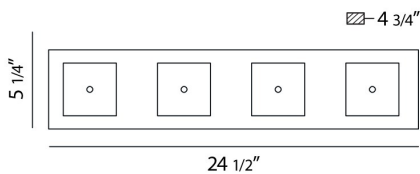

GEOS, 25" VANITY LIGHT

OPTIONS AVAILABLE

ITEM NO.	FINISH	SHADE
20380-014	SATIN NICKEL	OPAL WHITE
20380-021	CHROME	OPAL WHITE

PRODUCT DETAILS

No.	:	20380-014
Product Color	:	SATIN NICKEL
Product Material	:	METAL
Shade / Accent Colour	:	OPAL WHITE
Shade / Accent Material	:	GLASS
Width	:	24.5"
Height	:	5.25"
Ext	:	5"
Weight	:	8.8lbs

TECHNICAL DETAILS

Light Direction	:	Up and Down
Canopy / Backplate Length	:	23.625"
Canopy / Backplate Height	:	0.813"
Canopy / Backplate Width	:	4.5"
Adjustable Lamp Head	:	No
Approval	:	

PROJECT INFORMATION