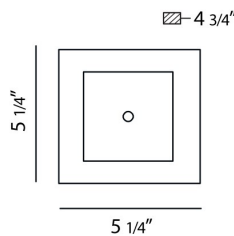

### PRODUCT DETAILS

No.	:	20378-028
Product Color	:	CHROME
Product Material	:	METAL
Shade / Accent Colour	:	OPAL WHITE
Shade / Accent Material	:	GLASS
Width	:	5.25"
Height	:	5.25"
Ext	:	5.5"
Weight	:	1.5lbs

### TECHNICAL DETAILS

Light Direction	:	Up and Down
Canopy / Backplate Height	:	4.625"
Canopy / Backplate Width	:	4.625"
Adjustable Lamp Head	:	No
Approval	:	