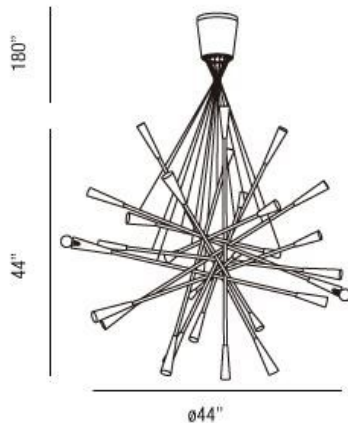

ZAZU, 44" ROUND PENDANT

PRODUCT DETAILS

No.	:	19800-028
Product Color	:	CHROME
Product Material	:	METAL
Shade / Accent Colour	:	WHITE/CHROME
Shade / Accent Material	:	METAL
Diameter	:	44"
Height	:	44"
Overall Height	:	230"
Weight	:	70.6LBS

LIGHT SOURCE DETAILS

Number of Bulbs	:	28
Light Source	:	INCANDESCENT
Light Source Type	:	G16-1/2
Input Voltage	:	120V
Bulb Voltage	:	120V
Socket Type	:	E12
Wattage	:	40W
Total Wattage	:	1120W
Bulb Included	:	NO
Dimmable	:	YES

OPTIONS AVAILABLE

ITEM NO.	FINISH	SHADE
19800-011	CHROME	BLACK/CHROME
19800-028	CHROME	WHITE/CHROME

TECHNICAL DETAILS

Hanging Support Type	:	AIRCRAFT CABLE
Hanging Support Length	:	180"
Canopy / Backplate Height	:	8"
Canopy / Backplate Dia.	:	6.5"
Adjustable Lamp Head	:	NO
IP Rating	:	DRY
Location	:	DRY
Approval	:	