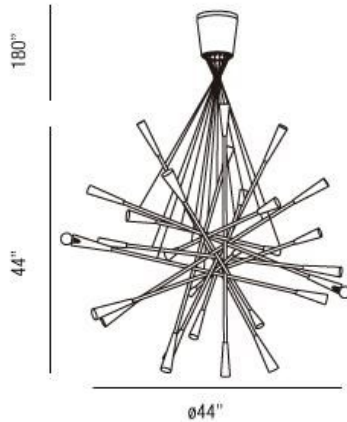

ZAZU, 44" ROUND PENDANT

PRODUCT DETAILS

No.	:	19800-028
Product Color	:	CHROME
Product Material	:	METAL
Shade / Accent Colour	:	WHITE
Shade / Accent Material	:	METAL
Diameter	:	44"
Height	:	44"
Overall Height	:	230"
Weight	:	70.6LBS

LIGHT SOURCE DETAILS

Number of Bulbs	:	28
Light Source	:	BULB
Light Source Type	:	G16-1/2
Input Voltage	:	120V
Bulb Voltage	:	120V
Socket Type	:	E12
Wattage	:	28 X 40W
Total Wattage	:	1120W
Bulb Included	:	NO
Dimmable	:	YES

OPTIONS AVAILABLE

ITEM NO.	FINISH	SHADE
19800-028	CHROME	WHITE/CHROME

TECHNICAL DETAILS

Hanging Support Type	:	AIRCRAFT CABLE
Hanging Support Length	:	180"
Canopy / Backplate Height	:	8"
Canopy / Backplate Dia.	:	6.5"
Adjustable Lamp Head	:	NO
IP Rating	:	DRY
Location	:	DRY
Approval	:	