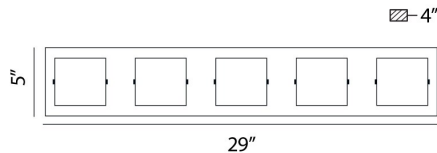

PROJECT INFORMATION

Job Name: Date: Category:

Comments: