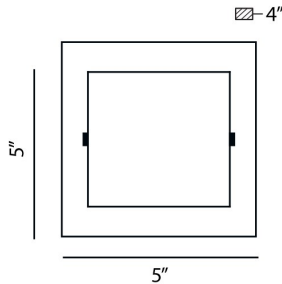

TALO, WALL MOUNT

PRODUCT DETAILS

No.	:	19424-026
Product Color	:	SATIN NICKEL
Shade / Accent Colour	:	OPAL WHITE GLASS
Width	:	5"
Height	:	5"
Ext	:	4"
Weight	:	1.2lbs

LIGHT SOURCE DETAILS

Number of Bulbs	:	1
Light Source	:	Halogen
Light Source Type	:	G9
Input Voltage	:	120V
Bulb Voltage	:	120V
Socket Type	:	G9
Wattage	:	60W
Total Wattage	:	60W
Bulb Included	:	Yes
Dimmable	:	Yes

OPTIONS AVAILABLE

ITEM NO.	FINISH	SHADE
19424-026	SATIN NICKEL	OPAL WHITE GLASS

TECHNICAL DETAILS

Light Direction	:	Up and Down
Canopy / Backplate Height	:	4.25"
Canopy / Backplate Dia.	:	4.25"
Adjustable Lamp Head	:	No
Approval	:	