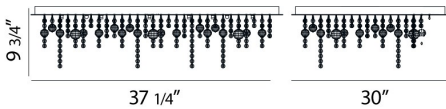

ALISSA, 37" CEILING MOUNT

PRODUCT DETAILS

No.	:	19398-013
Product Color	:	CHROME
Product Material	:	METAL
Shade / Accent Colour	:	CLEAR
Shade / Accent Material	:	CRYSTAL
Length	:	37.25"
Width	:	30"
Height	:	9.75"
Weight	:	25.5lbs

LIGHT SOURCE DETAILS

Number of Bulbs	:	26
Light Source	:	Halogen
Light Source Type	:	G4
Input Voltage	:	120V
Bulb Voltage	:	12V
Socket Type	:	G4
Wattage	:	20W
Total Wattage	:	520W
Bulb Included	:	Yes
Dimmable	:	Yes

OPTIONS AVAILABLE

ITEM NO.	FINISH	SHADE
19398-013	CHROME	CLEAR

TECHNICAL DETAILS

Canopy / Backplate Length	:	33.25"
Canopy / Backplate Height	:	1.25"
Canopy / Backplate Width	:	26.5"
Adjustable Lamp Head	:	No
Location	:	DRY
Approval	:	