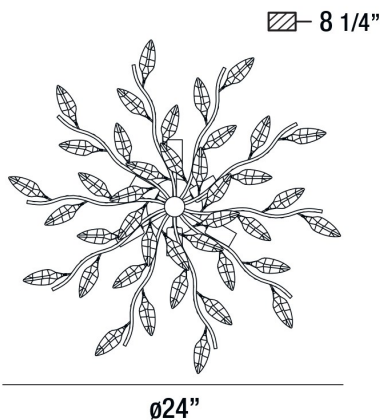

FELINA, 24" CEILING MOUNT

PRODUCT DETAILS

No.	:	19383-019
Product Color	:	CHROME
Product Material	:	METAL
Shade / Accent Colour	:	CLEAR
Shade / Accent Material	:	CRYSTAL
Diameter	:	24"
Height	:	8.25"
Weight	:	14.7lbs

OPTIONS AVAILABLE

ITEM NO.	FINISH	SHADE
19383-019	CHROME	CLEAR

TECHNICAL DETAILS

Canopy / Backplate Height	:	1.25"
Canopy / Backplate Dia.	:	4.75"
Adjustable Lamp Head	:	No
Approval	:	

PROJECT INFORMATION