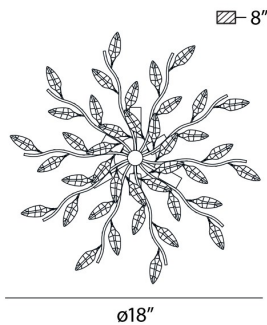

FELINA, 18" CEILING MOUNT

PRODUCT DETAILS

No.	:	19382-012
Product Color	:	CHROME
Product Material	:	METAL
Shade / Accent Colour	:	CLEAR
Shade / Accent Material	:	CRYSTAL
Diameter	:	18"
Height	:	8"
Weight	:	12.3lbs

OPTIONS AVAILABLE

ITEM NO.	FINISH	SHADE
19382-012	CHROME	CLEAR

TECHNICAL DETAILS

Canopy / Backplate Height	:	1.25"
Canopy / Backplate Dia.	:	4.75"
Adjustable Lamp Head	:	No
Location	:	DRY
Approval	:	

PROJECT INFORMATION