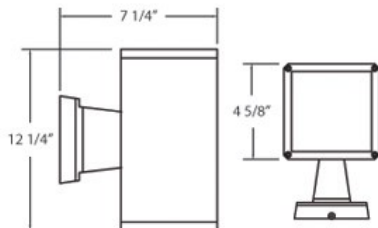

ARCHITECTURAL OUTDOOR, SCONCE, 2X75WPAR30

PRODUCT DETAILS

No.	:	19210-018
Product Color	:	GREY
Shade / Accent Colour	:	GREY
Width	:	4.625"
Height	:	12.25"
Ext	:	7.25"
Weight	:	4LBS

LIGHT SOURCE DETAILS

Number of Bulbs	:	2
Light Source	:	BULB
Light Source Type	:	PAR30
Input Voltage	:	120V
Bulb Voltage	:	120V
Socket Type	:	E26
Wattage	:	2 X 75W
Total Wattage	:	150W
Bulb Included	:	NO
Dimmable	:	YES

OPTIONS AVAILABLE

ITEM NO.	FINISH	SHADE
19210-018	GREY	CLEAR

TECHNICAL DETAILS

Light Direction	:	DOWN
Adjustable Lamp Head	:	NO
IP Rating	:	55
Location	:	WET
Approval	:	

PROJECT INFORMATION

Job Name: Date: Type: