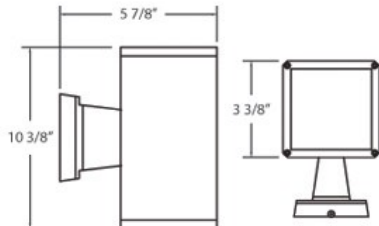

ARCHITECTURAL OUTDOOR, SCONCE, 2X50WGU10

PRODUCT DETAILS

No.	:	19209-012
Product Color	:	GREY
Shade / Accent Colour	:	GREY
Width	:	3.375"
Height	:	10.375"
Ext	:	5.875"
Weight	:	2.8LBS

LIGHT SOURCE DETAILS

ITEM NO.	FINISH	SHADE
19209-012	GREY	CLEAR

TECHNICAL DETAILS

Light Direction	:	DOWN
Adjustable Lamp Head	:	NO
IP Rating	:	55
Location	:	WET
Approval	:	

PROJECT INFORMATION

 Job Name: Date: Type:

 Comments: