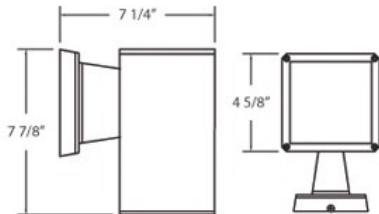

19208, SCONCE, 1X75WPAR30

PRODUCT DETAILS

No.	:	19208-015
Product Color	:	GREY
Shade / Accent Colour	:	CLEAR
Width	:	4.625"
Height	:	7.875"
Ext	:	7.25"
Weight	:	2.9lbs

LIGHT SOURCE DETAILS

Number of Bulbs	:	1
Light Source	:	Incandescent
Light Source Type	:	PAR30
Input Voltage	:	120V
Bulb Voltage	:	120V
Socket Type	:	E26
Wattage	:	75W
Total Wattage	:	75W
Bulb Included	:	No
Dimmable	:	Yes

OPTIONS AVAILABLE

ITEM NO.	FINISH	SHADE
19208-015	GREY	CLEAR

TECHNICAL DETAILS

Light Direction	:	Down
Adjustable Lamp Head	:	No
IP Rating	:	55
Location	:	WET
Approval	:	

PROJECT INFORMATION

 Job Name: Date: Category: