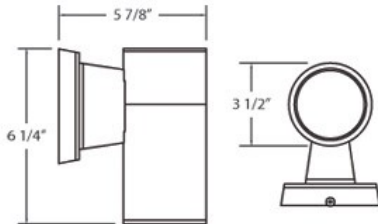

BORRU, SCONCE, 1X50WPAR20

PRODUCT DETAILS

No.	:	19206-011
Product Color	:	GREY
Product Material	:	
Shade / Accent Colour	:	GREY
Width	:	3.5"
Height	:	6.25"
Ext	:	5.875"
Weight	:	1.7LBS

LIGHT SOURCE DETAILS

ITEM NO.	FINISH	SHADE
19206-011	GREY	CLEAR

TECHNICAL DETAILS

Light Direction	:	DOWN
Adjustable Lamp Head	:	NO
IP Rating	:	55
Location	:	WET
Approval	:	

PROJECT INFORMATION

 Job Name: Date: Type:

 Comments: