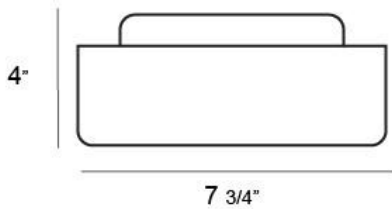

AMATA, 8" CEILING MOUNT

PRODUCT DETAILS

No.	:	16622-012
Product Color	:	WHITE
Shade / Accent Colour	:	OPAL WHITE GLASS
Length	:	7.75"
Width	:	7.75"
Height	:	4"

LIGHT SOURCE DETAILS

Number of Bulbs	:	1
Light Source	:	INCANDESCENT
Light Source Type	:	A19
Input Voltage	:	120V
Bulb Voltage	:	120V
Socket Type	:	E26
Wattage	:	60W
Total Wattage	:	60W
Bulb Included	:	NO
Dimmable	:	YES

OPTIONS AVAILABLE

ITEM NO.	FINISH	SHADE
16622-012	WHITE	OPAL WHITE GLASS

TECHNICAL DETAILS

Light Direction	:	DOWN
Canopy / Backplate Dia.	:	7.25"
Adjustable Lamp Head	:	NO
Approval	:	

PROJECT INFORMATION

 Job Name: Date: Type: