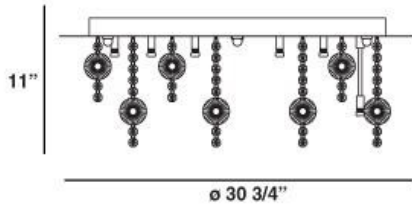

### PRODUCT DETAILS

No.	:	16482-012
Product Color	:	CHROME
Product Material	:	METAL
Shade / Accent Colour	:	CLEAR
Shade / Accent Material	:	CRYSTAL
Diameter	:	30.75"
Height	:	11"
Weight	:	34.4lbs

### LIGHT SOURCE DETAILS

Number of Bulbs	:	24
Light Source	:	Halogen
Light Source Type	:	BI-PIN
Input Voltage	:	120V
Bulb Voltage	:	12V
Socket Type	:	G4
Wattage	:	20W
Total Wattage	:	480W
Bulb Included	:	Yes
Dimmable	:	Yes

### TECHNICAL DETAILS

Canopy / Backplate Height	:	1.25"
Canopy / Backplate Dia.	:	27.75"
Adjustable Lamp Head	:	No
Location	:	DRY
Approval	:	