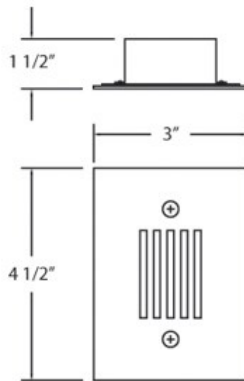

14787, WALLMOUNT

PRODUCT DETAILS

No.	:	14787-010
Product Color	:	SATIN NICKEL
Shade / Accent Colour	:	FROSTED
Width	:	3"
Height	:	4.5"
Ext	:	1.5"

LIGHT SOURCE DETAILS

Light Source Type	:	INTEGRATED LED
Input Voltage	:	120V
Bulb Voltage	:	120V
Socket Type	:	LED
Total Wattage	:	0.4W
Kelvin	:	3500K
Dimmable	:	No

OPTIONS AVAILABLE

ITEM NO.	FINISH	SHADE
14787-010	SATIN NICKEL	FROSTED

TECHNICAL DETAILS

Adjustable Lamp Head	:	No
Location	:	DRY
Approval	:	
Title 24	:	Yes

PROJECT INFORMATION

 Job Name: Date: Category:

 Comments: