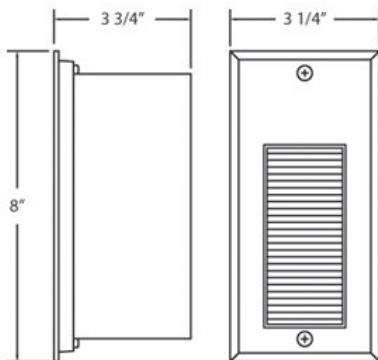

ORONA, IN-WALL, .4W LED

PRODUCT DETAILS

No.	:	14751-011
Product Color	:	STAINLESS STEEL
Shade / Accent Colour	:	FROST
Width	:	3.25"
Height	:	8"
Ext	:	3.75"
Weight	:	1.9LBS

LIGHT SOURCE DETAILS

Light Source Type	:	INTEGRATED LED
Input Voltage	:	120V
Bulb Voltage	:	120V
Socket Type	:	LED
Total Wattage	:	0.4W
Kelvin	:	3000K
CRI	:	80
Dimmable	:	NO

OPTIONS AVAILABLE

ITEM NO.	FINISH	SHADE
14751-011	STAINLESS STEEL	FROST
14751-028	STAINLESS STEEL	WHITE

TECHNICAL DETAILS

Driver	:	ELECTRONIC DRIVER 120V 50/60HZ
Adjustable Lamp Head	:	NO
IP Rating	:	54
Location	:	WET
Approval	:	
Title 24	:	YES
Cut Hole Length	:	7.5"
Cut Hole Width	:	2.75"